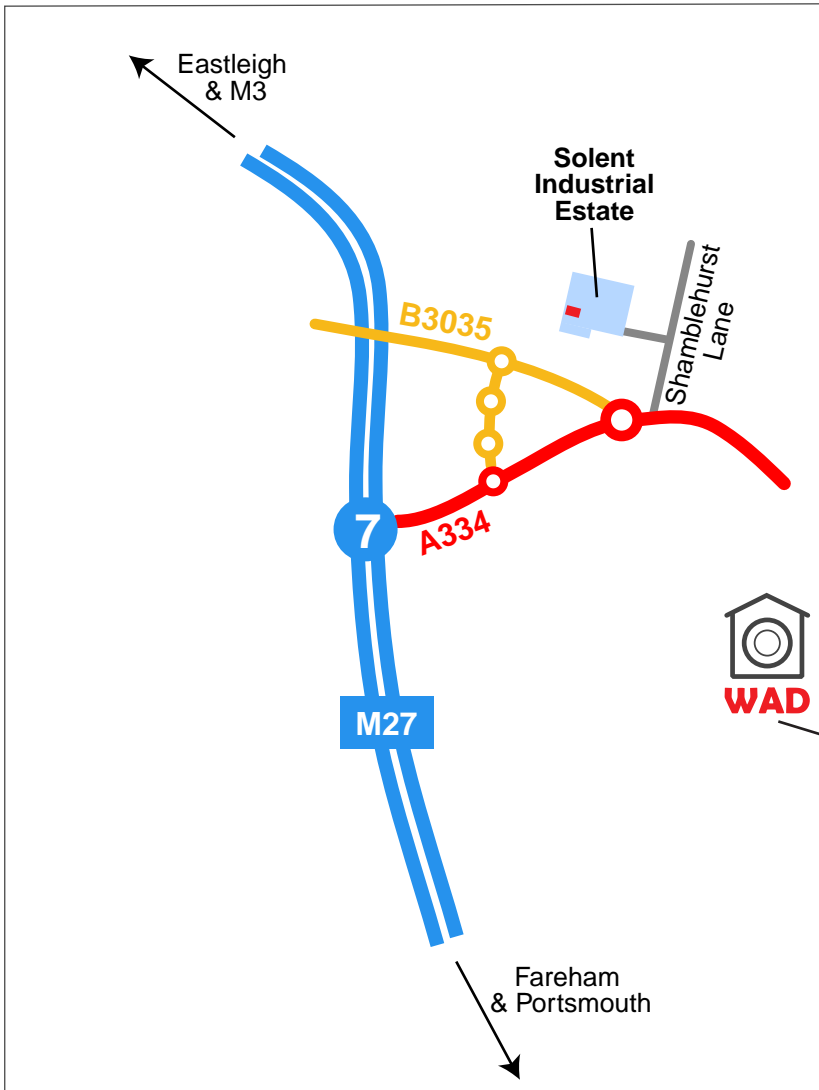

### Directions to our Showroom

WAD Limited  
Unit 9, Solent Industrial Estate,  
Shamblehurst Lane South,  
Hedge End,  
Southampton  
SO30 2FX

t: 01489 799111  
e: sales@wadlimited.com  
w: www.wadlimited.com